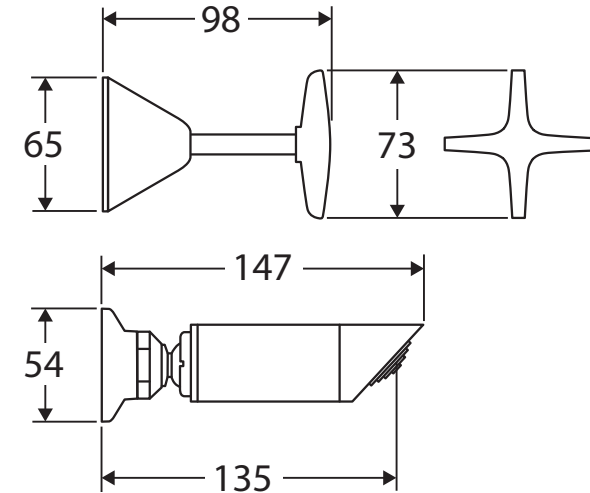

Laredo

SHOWER SET

Features

- Made from brass and zinc alloy
- Jumper valve
- Three-piece shower set
- Fixed position
- **WELS 3 Star rated, 8L/min**

Please note: This product may have a visible Fienza or Watermark logo.

We aim to ensure that specifications are correct at the time of publication. All measurements are shown in millimetres. Always use measurements of actual product received for final specification as the technical drawing may contain differences. Due to printing limitations, physical colour may vary from the image shown. Fienza reserves the right to make modifications without prior notice.