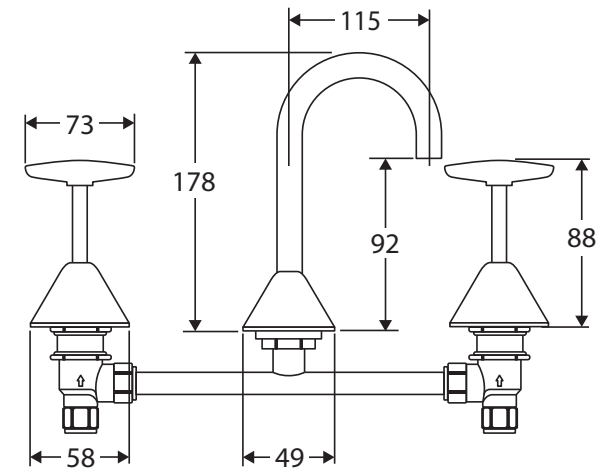

## Features

- Made from brass and zinc alloy
- Jumper valve
- Three-piece basin set
- Fixed position
- **WELS 3 Star rated, 8.5L/min**

**Please note:** This product may have a visible Fienza or Watermark logo.

We aim to ensure that specifications are correct at the time of publication. All measurements are shown in millimetres. Always use measurements of actual product received for final specification as the technical drawing may contain differences. Due to printing limitations, physical colour may vary from the image shown. Fienza reserves the right to make modifications without prior notice.