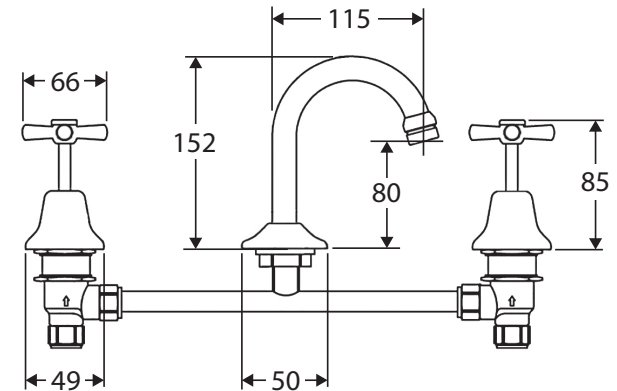

Houston

BASIN SET

Features

- Made from solid brass
- Jumper valve
- Three-piece basin set
- Fixed position
- **WELS 3 Star rated, 8L/min**

Please note: This product may have a visible Fienza or Watermark logo.

We aim to ensure that specifications are correct at the time of publication. All measurements are shown in millimetres. Always use measurements of actual product received for final specification as the technical drawing may contain differences. Due to printing limitations, physical colour may vary from the image shown. Fienza reserves the right to make modifications without prior notice.