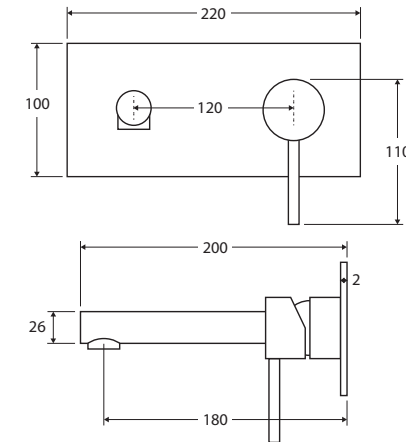

Hustle

WALL MIXER WITH SPOUT

Features

- Sleek modern design
- Designed for basin and bath
- Includes basin aerator and free-flow aerator for baths
- Made from solid brass
- Quality European cartridge (35 mm)
- **WELS 5 Star rated, 5L/min**

Please note: This product may have a visible Fienza or Watermark logo.

Available in

Electroplated
Matte Black
225106B

Cleaning & Care

- Regularly clean with mild soapy water using a microfibre cloth.
- In highly polluted or coastal locations, we recommend cleaning 2-3 times per week.
- Do not use harsh detergents, bleach, cream cleaners or citrus based cleaners. These substances are abrasive and will damage the surface.
- Do not use undue pressure and wipe in one direction only.

We aim to ensure that specifications are correct at the time of publication. All measurements are shown in millimetres. Always use measurements of actual product received for final specification as the technical drawing may contain differences. Due to printing limitations, physical colour may vary from the image shown. Fienza reserves the right to make modifications without prior notice.