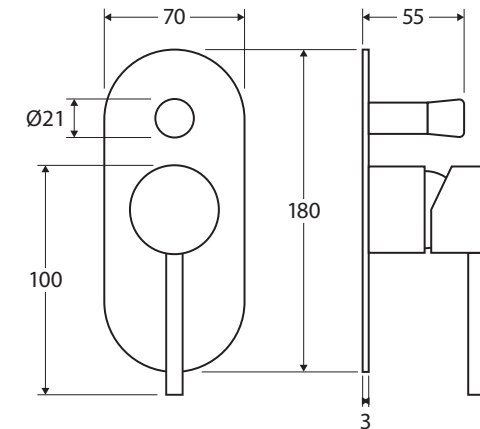

Hustle

WALL DIVERTER MIXER

Features

- Sleek modern design
- Designed for shower and bath
- Made from solid brass
- Quality European cartridge (35 mm)

Please note: This product may have a visible Fienza or Watermark logo.

We aim to ensure that specifications are correct at the time of publication. All measurements are shown in millimetres. Always use measurements of actual product received for final specification as the technical drawing may contain differences. Due to printing limitations, physical colour may vary from the image shown. Fienza reserves the right to make modifications without prior notice.