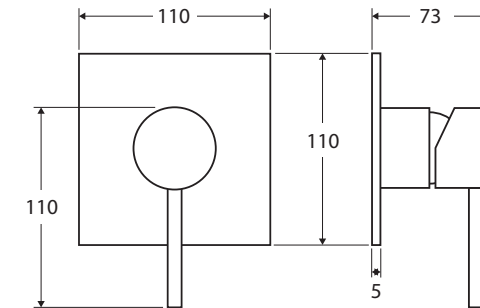

Hustle

WALL MIXER

SQUARE PLATE

Features

- Sleek modern design
- Square wall plate
- Designed for shower and bath
- Made from solid brass
- Quality European cartridge (35 mm)

Please note: This product may have a visible Fienza or Watermark logo.

We aim to ensure that specifications are correct at the time of publication. All measurements are shown in millimetres. Always use measurements of actual product received for final specification as the technical drawing may contain differences. Due to printing limitations, physical colour may vary from the image shown. Fienza reserves the right to make modifications without prior notice.