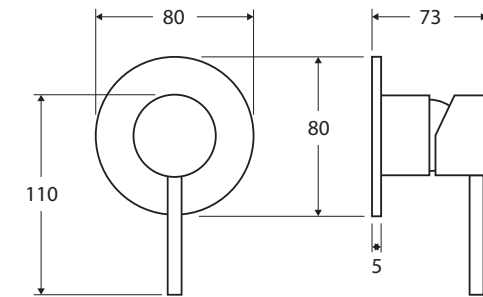

### ROUND PLATE

#### Features

- Sleek modern design
- Round wall plate
- Designed for shower and bath
- Made from solid brass
- Quality European cartridge (35 mm)

**Please note:** This product may have a visible Fienza or Watermark logo.

We aim to ensure that specifications are correct at the time of publication. All measurements are shown in millimetres. Always use measurements of actual product received for final specification as the technical drawing may contain differences. Due to printing limitations, physical colour may vary from the image shown. Fienza reserves the right to make modifications without prior notice.