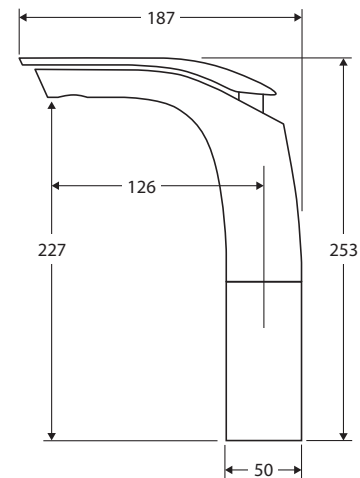

Keeto

TALL BASIN MIXER

Features

- Ultra-slim profile handle, sleek modern design
- Two piece design
- Fixed position
- Made from solid brass
- Quality European cartridge (26 mm)
- PEX split-resistant flexible hoses
- **WELS 5 Star rated, 5.5L/min**

Please note: This product may have a visible Fienza or Watermark logo.

Available in

Polished
Chrome
222107

Cleaning & Care

- Regularly clean with mild soapy water using a microfibre cloth.
- In highly polluted or coastal locations, we recommend cleaning 2-3 times per week.
- Do not use harsh detergents, bleach, cream cleaners or citrus based cleaners. These substances are abrasive and will damage the surface.
- Do not use undue pressure and wipe in one direction only.

We aim to ensure that specifications are correct at the time of publication. All measurements are shown in millimetres. Always use measurements of actual product received for final specification as the technical drawing may contain differences. Due to printing limitations, physical colour may vary from the image shown. Fienza reserves the right to make modifications without prior notice.