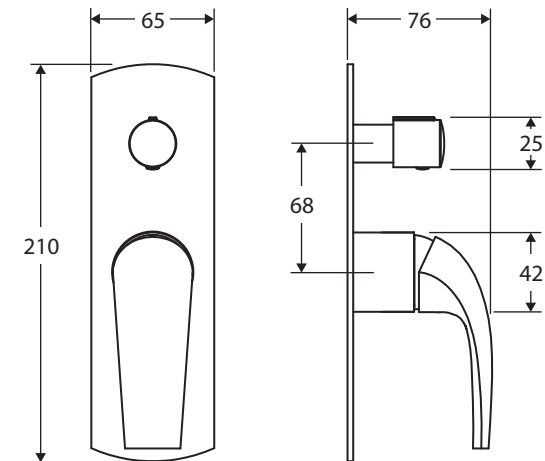

Keeto

WALL DIVERTER MIXER

Features

- Ultra-slim profile handle, sleek modern design
- Designed for shower and bath
- Made from solid brass
- Quality European cartridge (35 mm)

Please note: This product may have a visible Fienza or Watermark logo.

We aim to ensure that specifications are correct at the time of publication. All measurements are shown in millimetres. Always use measurements of actual product received for final specification as the technical drawing may contain differences. Due to printing limitations, physical colour may vary from the image shown. Fienza reserves the right to make modifications without prior notice.