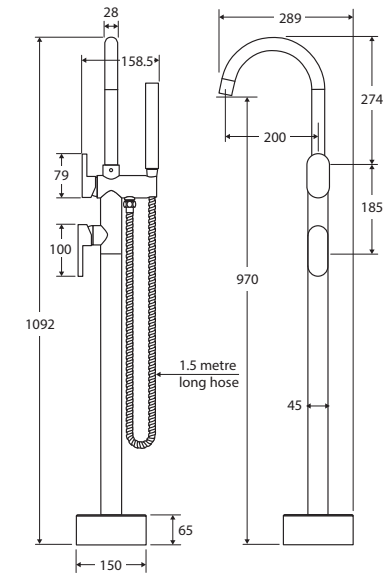

Empire

FLOOR MOUNTED BATH MIXER WITH HAND SHOWER

Features

- Sleek modern design
- Swivel function
- Includes handheld shower (ABS)
- Stainless steel flexible shower hose
- Backflow prevention non-return valve
- Made from solid brass
- Quality European cartridge (35 mm)
- **WELS 3 Star rated, 8L/min**

Please note: This product may have a visible Fienza or Watermark logo.

Available in

Polished Chrome
221113

Cleaning & Care

- Regularly clean with mild soapy water using a microfibre cloth.
- In highly polluted or coastal locations, we recommend cleaning 2-3 times per week.
- Do not use harsh detergents, bleach, cream cleaners or citrus based cleaners. These substances are abrasive and will damage the surface.
- Do not use undue pressure and wipe in one direction only.

We aim to ensure that specifications are correct at the time of publication. All measurements are shown in millimetres. Always use measurements of actual product received for final specification as the technical drawing may contain differences. Due to printing limitations, physical colour may vary from the image shown. Fienza reserves the right to make modifications without prior notice.