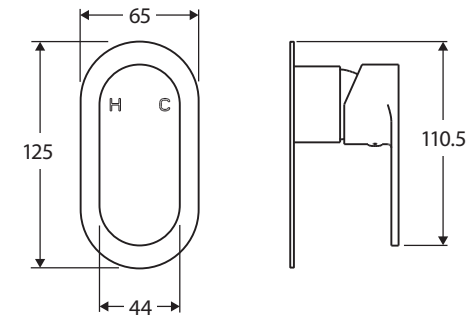

Empire

WALL MIXER

OVAL PLATE

Features

- Sleek modern design
- Designed for shower and bath
- Made from solid brass
- Quality European cartridge (35 mm)

Please note: This product may have a visible Fienza or Watermark logo.

We aim to ensure that specifications are correct at the time of publication. All measurements are shown in millimetres. Always use measurements of actual product received for final specification as the technical drawing may contain differences. Due to printing limitations, physical colour may vary from the image shown. Fienza reserves the right to make modifications without prior notice.