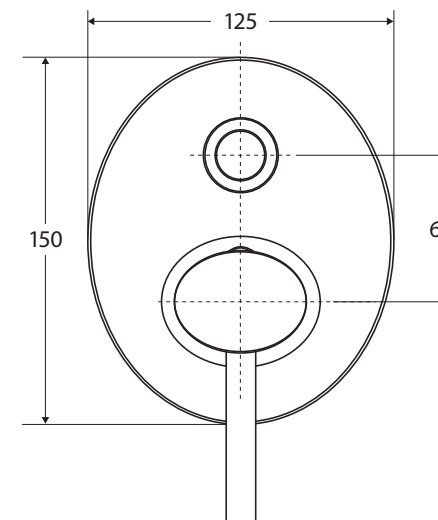

Ovalie

WALL DIVERTER MIXER

Features

- Designed for shower and bath
- Made from solid brass
- 35 mm cartridge

Please note: This product may have a visible Fienza or Watermark logo.

Available in

Polished Chrome
215102

We aim to ensure that specifications are correct at the time of publication. All measurements are shown in millimetres. Always use measurements of actual product received for final specification as the technical drawing may contain differences. Due to printing limitations, physical colour may vary from the image shown. Fienza reserves the right to make modifications without prior notice.