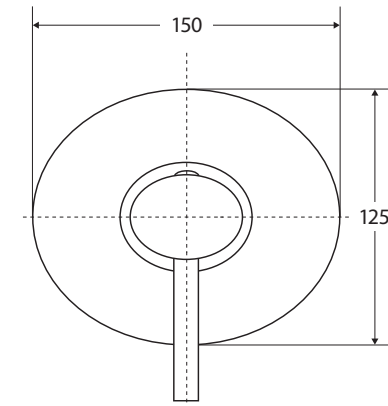

Ovalie

WALL MIXER

Features

- Designed for shower and bath
- Made from solid brass
- 35 mm cartridge

Please note: This product may have a visible Fienza or Watermark logo.

Available in

Polished Chrome
215101

We aim to ensure that specifications are correct at the time of publication. All measurements are shown in millimetres. Always use measurements of actual product received for final specification as the technical drawing may contain differences. Due to printing limitations, physical colour may vary from the image shown. Fienza reserves the right to make modifications without prior notice.