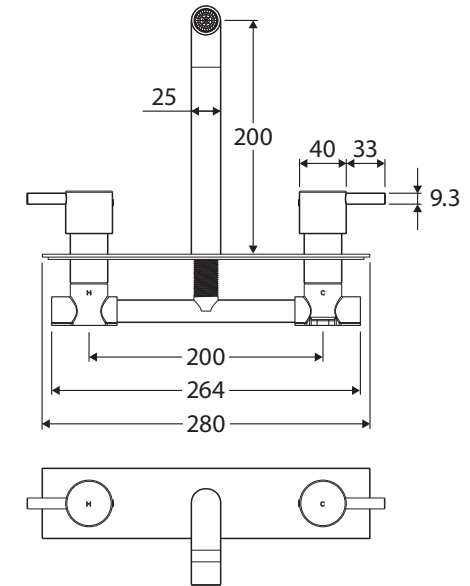

Isabella

WALL BASIN SET

Features

- Pin lever handle design
- Made from solid brass
- ¼ Turn ceramic disc
- Three-piece wall basin set
- Includes cover plate
- Fixed position
- Concealed aerator
- **WELS 5 Star rated, 6L/min**

Please note: This product may have a visible Fienza or Watermark logo.

Available in

Chrome
213119

Cleaning & Care

- Regularly clean with mild soapy water using a microfibre cloth.
- In highly polluted or coastal locations, we recommend cleaning 2-3 times per week.
- Do not use harsh detergents, bleach, cream cleaners or citrus based cleaners. These substances are abrasive and will damage the surface.
- Do not use undue pressure and wipe in one direction only.

We aim to ensure that specifications are correct at the time of publication. All measurements are shown in millimetres. Always use measurements of actual product received for final specification as the technical drawing may contain differences. Due to printing limitations, physical colour may vary from the image shown. Fienza reserves the right to make modifications without prior notice.