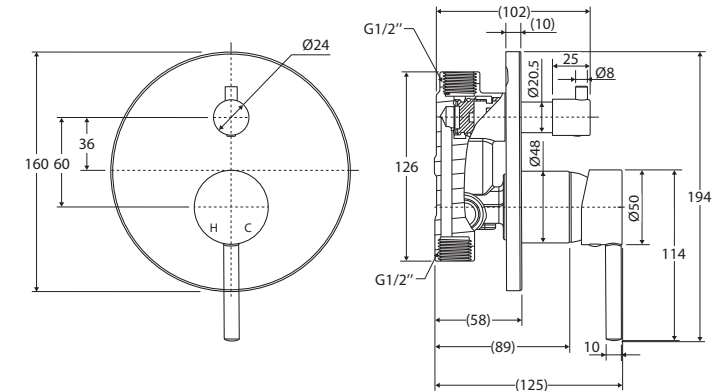

Isabella

WALL DIVERTER MIXER

Features

- Sleek modern design
- Designed for shower and bath
- Made from solid brass
- 40 mm cartridge

Please note: This product may have a visible Fienza or Watermark logo.

Available in

We aim to ensure that specifications are correct at the time of publication. All measurements are shown in millimetres. Always use measurements of actual product received for final specification as the technical drawing may contain differences. Due to printing limitations, physical colour may vary from the image shown. Fienza reserves the right to make modifications without prior notice.