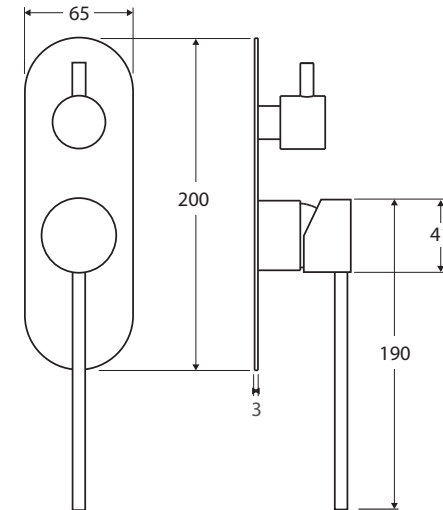

Isabella Care

WALL DIVERTER MIXER

Features

- Sleek, modern design
- Long handle for easy reach and operation
- Designed for shower and bath
- Made from solid brass
- 35 mm cartridge

Please note: This product may have a visible Fienza or Watermark logo.

We aim to ensure that specifications are correct at the time of publication. All measurements are shown in millimetres. Always use measurements of actual product received for final specification as the technical drawing may contain differences. Due to printing limitations, physical colour may vary from the image shown. Fienza reserves the right to make modifications without prior notice.