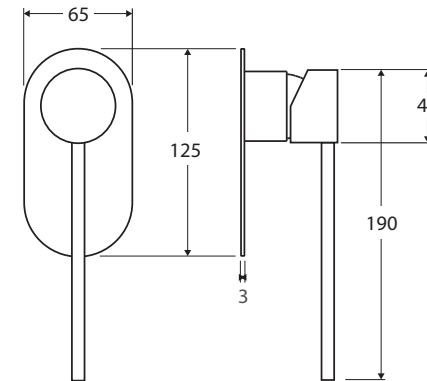

Isabella Care

WALL MIXER

OVAL PLATE

Features

- Sleek, modern design
- Long handle for easy reach and operation
- Designed for shower and bath
- Made from solid brass
- 35 mm cartridge

Please note: This product may have a visible Fienza or Watermark logo.

We aim to ensure that specifications are correct at the time of publication. All measurements are shown in millimetres. Always use measurements of actual product received for final specification as the technical drawing may contain differences. Due to printing limitations, physical colour may vary from the image shown. Fienza reserves the right to make modifications without prior notice.