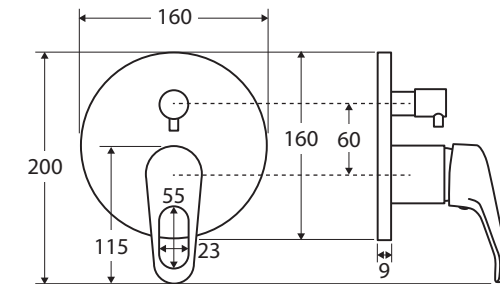

Loop

WALL DIVERTER MIXER

Features

- Looped handle design
- Designed for shower and bath
- Made from solid brass
- 40 mm cartridge

Please note: This product may have a visible Fienza or Watermark logo.

Available in

We aim to ensure that specifications are correct at the time of publication. All measurements are shown in millimetres. Always use measurements of actual product received for final specification as the technical drawing may contain differences. Due to printing limitations, physical colour may vary from the image shown. Fienza reserves the right to make modifications without prior notice.