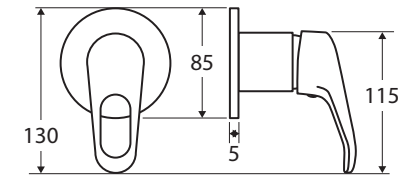

Loop

WALL MIXER

Features

- Looped handle design
- Designed for shower and bath
- Made from solid brass
- 40 mm cartridge

Please note: This product may have a visible Fienza or Watermark logo.

Available in

Polished Chrome
212101

We aim to ensure that specifications are correct at the time of publication. All measurements are shown in millimetres. Always use measurements of actual product received for final specification as the technical drawing may contain differences. Due to printing limitations, physical colour may vary from the image shown. Fienza reserves the right to make modifications without prior notice.