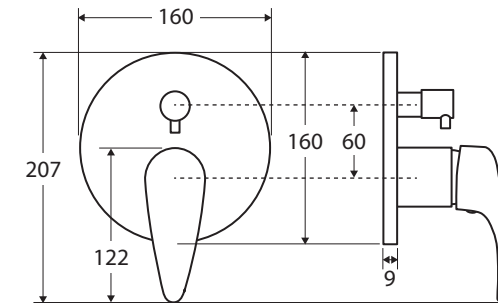

Eco

WALL DIVERTER MIXER

Features

- Designed for shower and bath
- Made from solid brass
- 40 mm cartridge

Please note: This product may have a visible Fienza or Watermark logo.

Available in

Polished Chrome
211102

We aim to ensure that specifications are correct at the time of publication. All measurements are shown in millimetres. Always use measurements of actual product received for final specification as the technical drawing may contain differences. Due to printing limitations, physical colour may vary from the image shown. Fienza reserves the right to make modifications without prior notice.