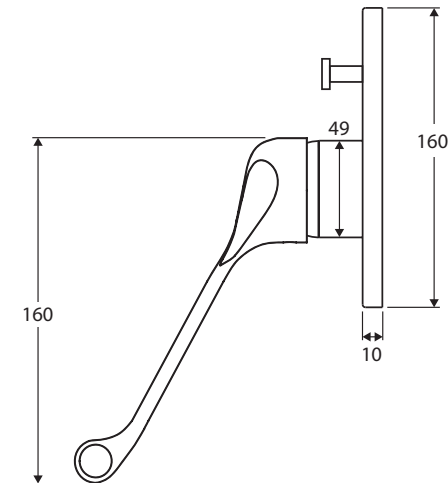

Stella Care

WALL DIVERTER MIXER

Features

- Long handle for easy reach and operation
- Designed for shower and bath
- Made from solid brass
- 40 mm cartridge

Please note: This product may have a visible Fienza or Watermark logo.

We aim to ensure that specifications are correct at the time of publication. All measurements are shown in millimetres. Always use measurements of actual product received for final specification as the technical drawing may contain differences. Due to printing limitations, physical colour may vary from the image shown. Fienza reserves the right to make modifications without prior notice.