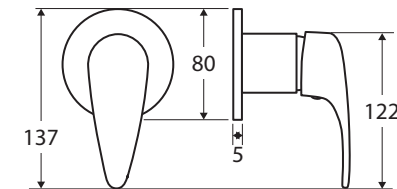

Eco

WALL MIXER

Features

- Designed for shower and bath
- Made from solid brass
- 40 mm cartridge

Please note: This product may have a visible Fienza or Watermark logo.

Available in

Polished Chrome
211101

Cleaning & Care

We aim to ensure that specifications are correct at the time of publication. All measurements are shown in millimetres. Always use measurements of actual product received for final specification as the technical drawing may contain differences. Due to printing limitations, physical colour may vary from the image shown. Fienza reserves the right to make modifications without prior notice.