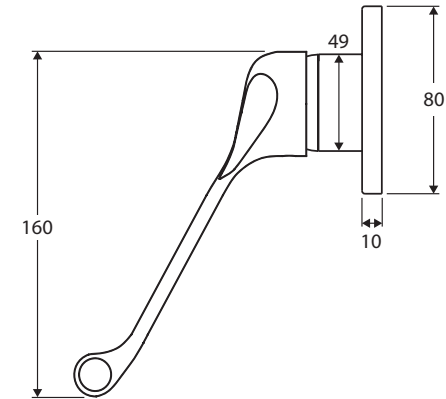

## WALL MIXER

### Features

- Long handle for easy reach and operation
- Designed for shower and bath
- Made from solid brass
- 40 mm cartridge

**Please note:** This product may have a visible Fienza or Watermark logo.

We aim to ensure that specifications are correct at the time of publication. All measurements are shown in millimetres. Always use measurements of actual product received for final specification as the technical drawing may contain differences. Due to printing limitations, physical colour may vary from the image shown. Fienza reserves the right to make modifications without prior notice.