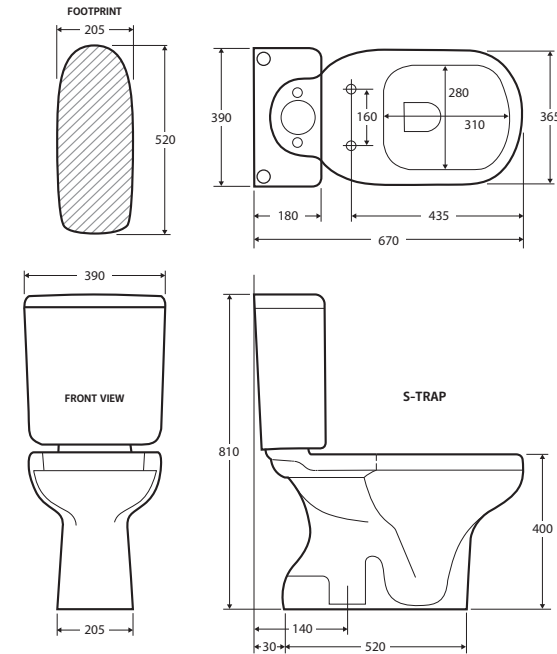

Available in

S-Trap 140
1227221

Cleaning & Care

- Clean only with a soft cloth or sponge using warm water and mild soap or detergent. Do not use any abrasive cleaning materials.
- Do not use any solvents or corrosive liquids.

We aim to ensure that specifications are correct at the time of publication. All measurements are shown in millimetres. For ceramic products, please allow +/- 10 mm tolerance for manufacturing variance. Always use measurements of actual product received for final specification as the technical drawing may contain differences. Due to printing limitations, physical colour may vary from the image shown. Fienza reserves the right to make modifications without prior notice.