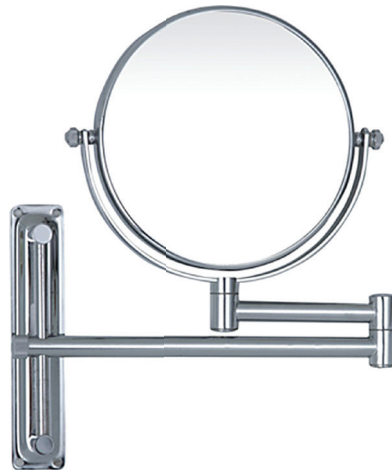

# Swivel-Arm MAGNIFYING MIRROR

## Features

- Wall mounted on extending swivel arm
- Multi-directional, double-sided flip mirror
- Magnifying side provides 3x zoom
- Maximum extension: 450 mm
- Diameter: 150mm
- Includes mounting screws