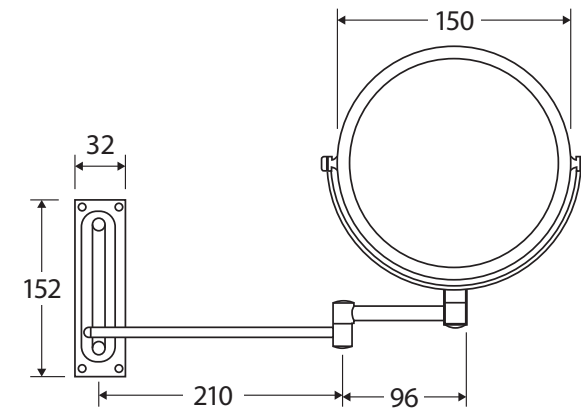

# Swivel-Arm MAGNIFYING MIRROR

## Features

- Wall mounted on extending swivel arm
- Multi-directional, double-sided flip mirror
- Magnifying side provides 3x zoom
- Maximum extension: 450 mm
- Diameter: 150mm
- Includes mounting screws

While we aim to ensure specifications are correct at the time of publication, Fienza reserves the right to make modifications without prior notice. Physical colour may vary from image shown. All measurements are shown in millimetres. Always use physical product measurements for mark-ups and roughing-in as the technical drawing may differ from actual product received.