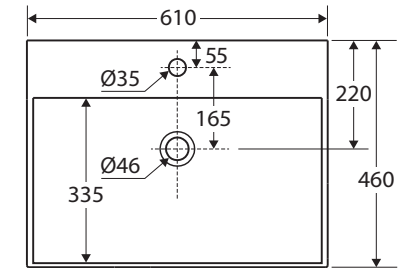

RAK Des 61

WALL BASIN

Features

- Alpine white finish
- Vitreous china
- No tap hole or 1 tap hole, with overflow
- Requires 32 mm overflow waste (not included)
- Chrome overflow ring available separately: **OVERFLOW**
- Weight: 22 kg
- Made in UAE

RAK
CERAMICS

Available in

No Tap Hole
With Overflow
06100AWHA

1 Tap Hole
With Overflow
06101AWHA

Cleaning & Care

- Wipe with a clean, soft cloth and mild soapy water or non-abrasive bathroom cleaner. Test in an inconspicuous area before cleaning the whole basin.
- Avoid placing hot objects, such as hair straighteners, on any surface as these will cause discolouration and marking.
- Spills of hair dye, after-shave lotion, nail polish and remover, aerosol spray and other harsh chemicals should be removed immediately to prevent damage and discolouration. Clean immediately with mild soapy water using a clean, soft cloth.

We aim to ensure that specifications are correct at the time of publication. All measurements are shown in millimetres. For ceramic products, please allow +/- 10 mm tolerance for manufacturing variance. Always use measurements of actual product received for final specification as the technical drawing may contain differences. Due to printing limitations, physical colour may vary from the image shown. Fienza reserves the right to make modifications without prior notice.