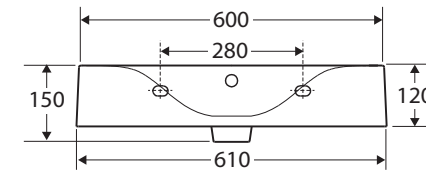

RAK Des 61

WALL BASIN

Features

- Alpine white finish
- Vitreous china
- No tap hole or 1 tap hole, with overflow
- Requires 32 mm overflow waste (not included)
- Chrome overflow ring available separately: **OVERFLOW**
- Weight: 22 kg
- Made in UAE

RAK
CERAMICS

Available in

No Tap Hole
With Overflow
06100AWHA

1 Tap Hole
With Overflow
06101AWHA

Cleaning & Care

- Wipe with a clean, soft cloth and mild soapy water or non-abrasive bathroom cleaner. Test in an inconspicuous area before cleaning the whole basin.
- Avoid placing hot objects, such as hair straighteners, on any surface as these will cause discolouration and marking.
- Spills of hair dye, after-shave lotion, nail polish and remover, aerosol spray and other harsh chemicals should be removed immediately to prevent damage and discolouration. Clean immediately with mild soapy water using a clean, soft cloth.

We aim to ensure that specifications are correct at the time of publication. All measurements are shown in millimetres. For ceramic products, please allow +/- 10 mm tolerance for manufacturing variance. Always use measurements of actual product received for final specification as the technical drawing may contain differences. Due to printing limitations, physical colour may vary from the image shown. Fienza reserves the right to make modifications without prior notice.