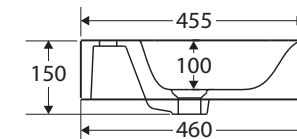

RAK Des 61

WALL BASIN

Features

- Alpine white finish
- Vitreous china
- No tap hole or 1 tap hole, with overflow
- Requires 32 mm overflow waste (not included)
- Chrome overflow ring available separately: **OVERFLOW**
- Weight: 22 kg
- Made in UAE

RAK
CERAMICS

Available in

No Tap Hole
With Overflow
06100AWHA

1 Tap Hole
With Overflow
06101AWHA

Cleaning & Care

- Wipe with a clean, soft cloth and mild soapy water or non-abrasive bathroom cleaner. Test in an inconspicuous area before cleaning the whole basin.
- Avoid placing hot objects, such as hair straighteners, on any surface as these will cause discolouration and marking.
- Spills of hair dye, after-shave lotion, nail polish and remover, aerosol spray and other harsh chemicals should be removed immediately to prevent damage and discolouration. Clean immediately with mild soapy water using a clean, soft cloth.

We aim to ensure that specifications are correct at the time of publication. All measurements are shown in millimetres. For ceramic products, please allow +/- 10 mm tolerance for manufacturing variance. Always use measurements of actual product received for final specification as the technical drawing may contain differences. Due to printing limitations, physical colour may vary from the image shown. Fienza reserves the right to make modifications without prior notice.