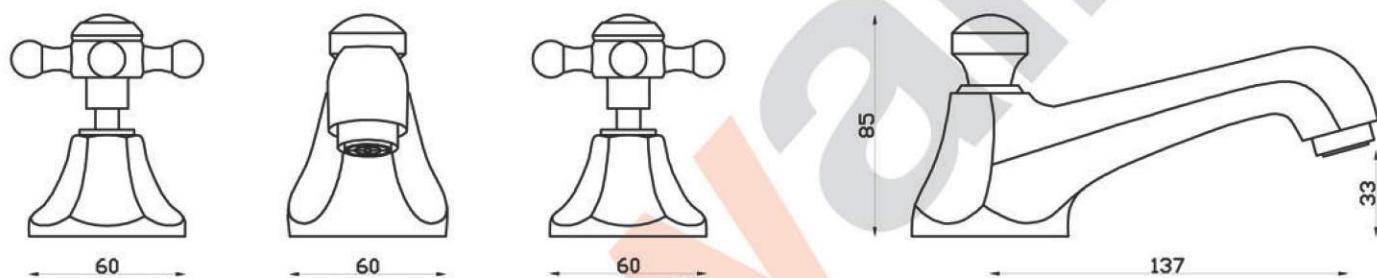

# CLASSIC

A57.00 Basin Set

aw™

astrawalker™

Uncompromising quality. Conceived, designed and made in Australia.

ARCHITECTURAL BATHWARE