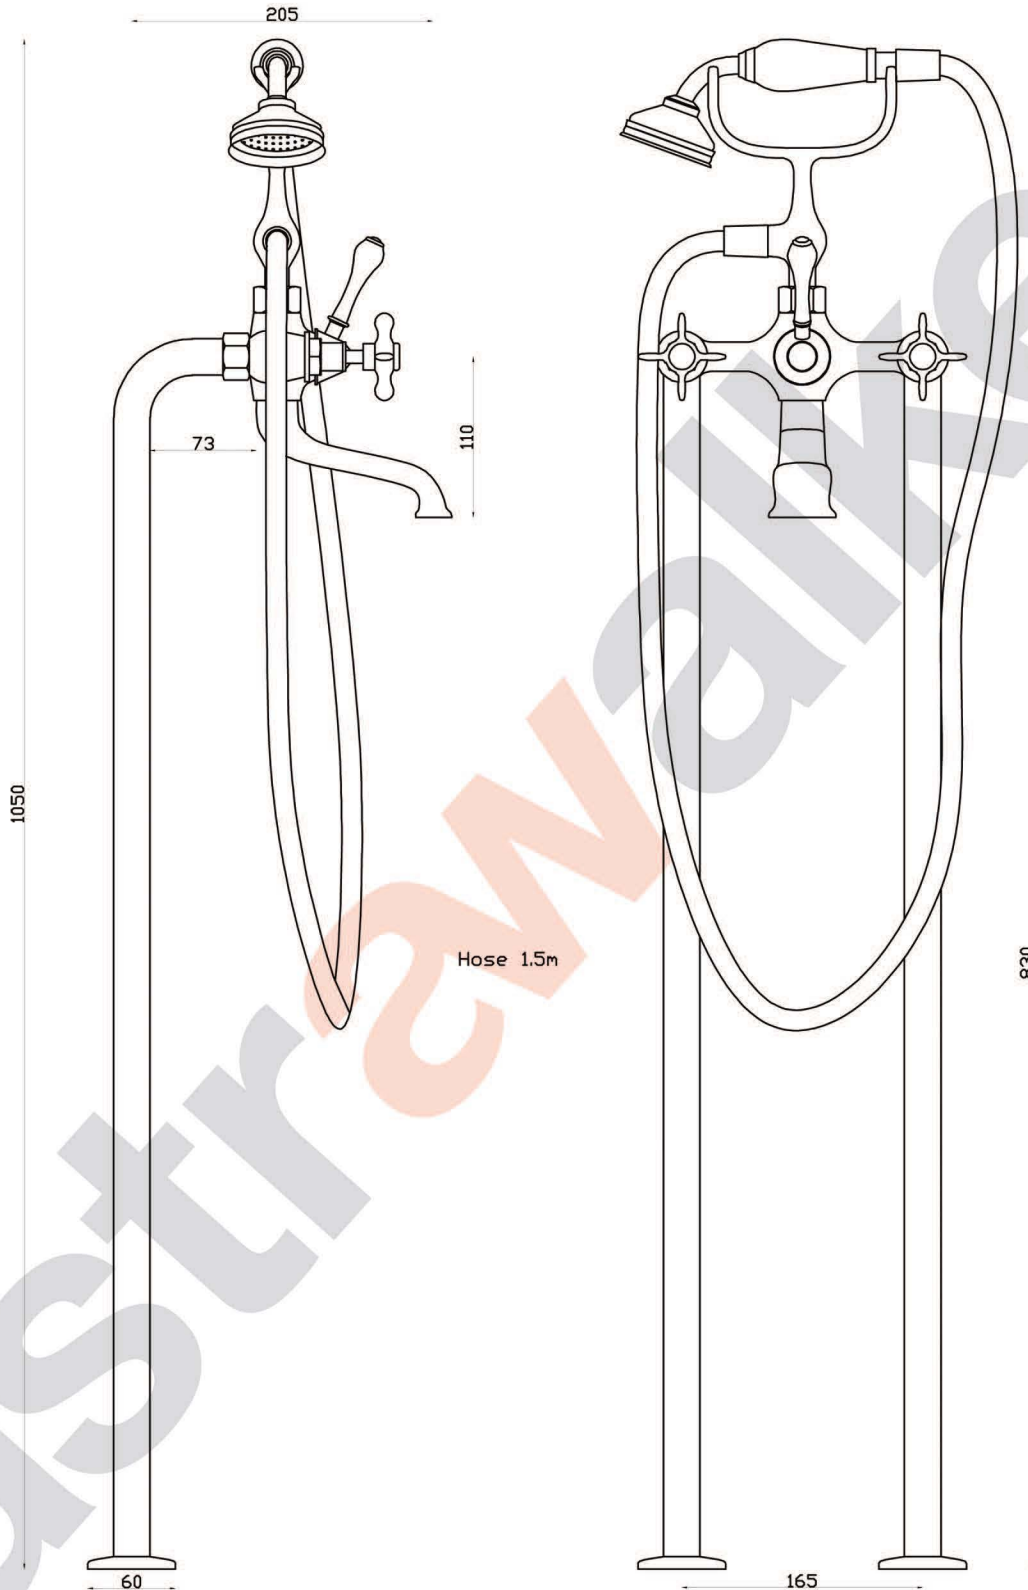

# OLDE ENGLISH

A51.22 Bath Mixer, Floor mounted

aw™

1/2" BSP male fitting required at 165mm fixed centres

**astrawalker™**

Uncompromising quality. Conceived, designed and made in Australia.

**ARCHITECTURAL BATHWARE**