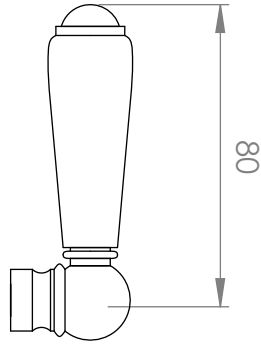

A51.20

BATH MIXER & HANDPIECE

3 STAR/9Lpm WELS RATING - HANDSHOWER ONLY

STANDARD WITH METAL CROSS HANDLE
OTHER LEVER HANDLE OPTIONS

.ML METAL LEVER

.PL WHITE PORCELAIN
.BL BLACK PORCELAIN
.CK CRACKLE PORCELAIN

.CL SWAROVSKI CRYSTAL

.CC CRYSTAL CROSS

REQUIRE G 1/2" FEMALE THREAD IN
WALL AT 165mm FIXED CENTRES

HOSE LENGTH 1.5m