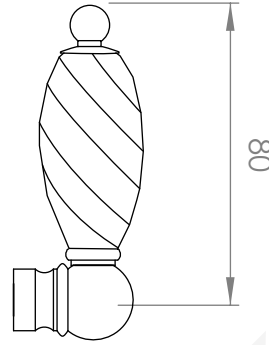

A51.20

BATH MIXER & HANDPIECE

3 STAR/9Lpm WELS RATING - HANDSHOWER ONLY

STANDARD WITH METAL CROSS HANDLE
OTHER LEVER HANDLE OPTIONS

.ML METAL LEVER

.PL WHITE PORCELAIN
.BL BLACK PORCELAIN
.CK CRACKLE PORCELAIN

.CL SWAROVSKI CRYSTAL

.CC CRYSTAL CROSS

REQUIRE G 1/2" FEMALE THREAD IN
WALL AT 165mm FIXED CENTRES

HOSE LENGTH 1.5m