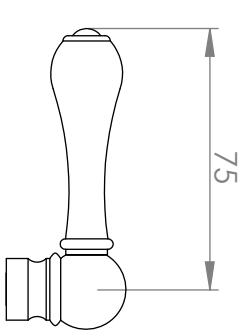

A51.20

BATH MIXER & HANDPIECE

3 STAR/9Lpm WELS RATING - HANDSHOWER ONLY

STANDARD WITH METAL CROSS HANDLE
OTHER LEVER HANDLE OPTIONS

.ML METAL LEVER

.PL WHITE PORCELAIN
.BL BLACK PORCELAIN
.CK CRACKLE PORCELAIN

.CL SWAROVSKI CRYSTAL

.CC CRYSTAL CROSS

REQUIRE G 1/2" FEMALE THREAD IN
WALL AT 165mm FIXED CENTRES

HOSE LENGTH 1.5m