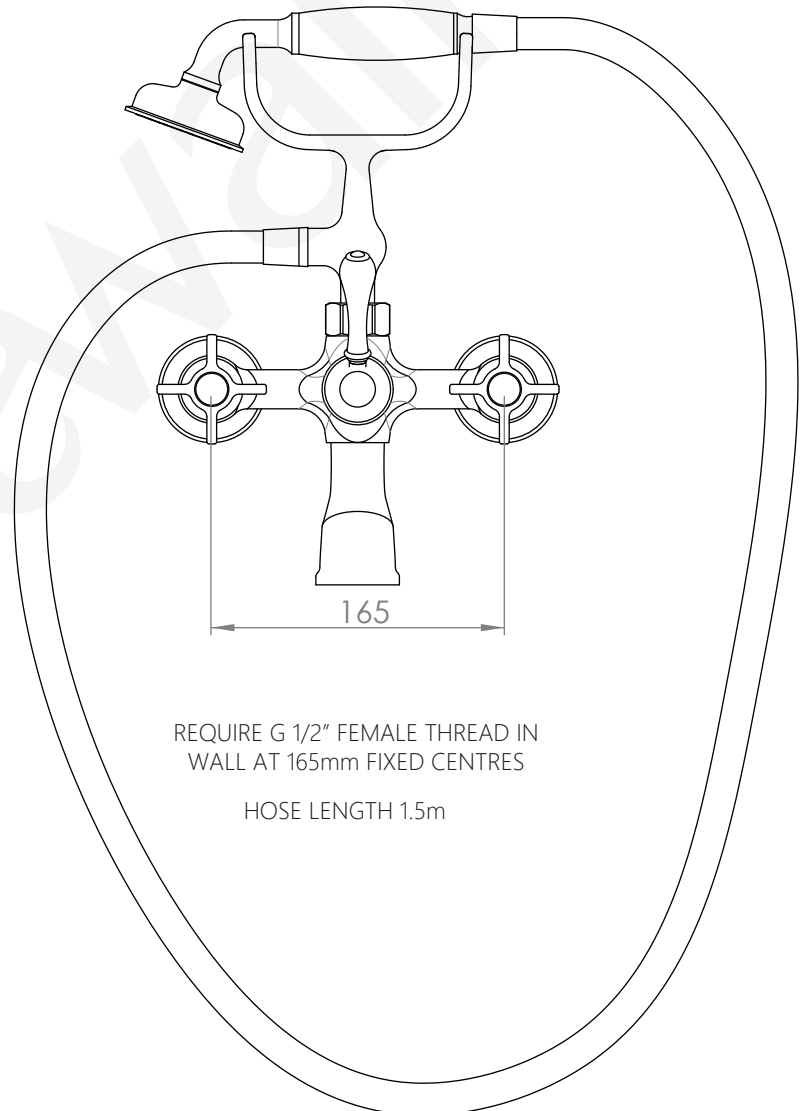

A51.20

BATH MIXER & HANDPIECE

3 STAR/9Lpm WELS RATING - HANDSHOWER ONLY

STANDARD WITH METAL CROSS HANDLE
OTHER LEVER HANDLE OPTIONS

.ML METAL LEVER

.PL WHITE PORCELAIN
.BL BLACK PORCELAIN
.CK CRACKLE PORCELAIN

.CL SWAROVSKI CRYSTAL

.CC CRYSTAL CROSS

REQUIRE G 1/2" FEMALE THREAD IN
WALL AT 165mm FIXED CENTRES

HOSE LENGTH 1.5m