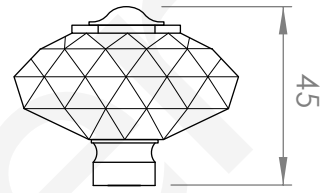

A51.20

BATH MIXER & HANDPIECE

3 STAR/9Lpm WELS RATING - HANDSHOWER ONLY

STANDARD WITH METAL CROSS HANDLE
OTHER LEVER HANDLE OPTIONS

.ML METAL LEVER

.PL WHITE PORCELAIN
.BL BLACK PORCELAIN
.CK CRACKLE PORCELAIN

.CL SWAROVSKI CRYSTAL

.CC CRYSTAL CROSS

REQUIRE G 1/2" FEMALE THREAD IN
WALL AT 165mm FIXED CENTRES

HOSE LENGTH 1.5m