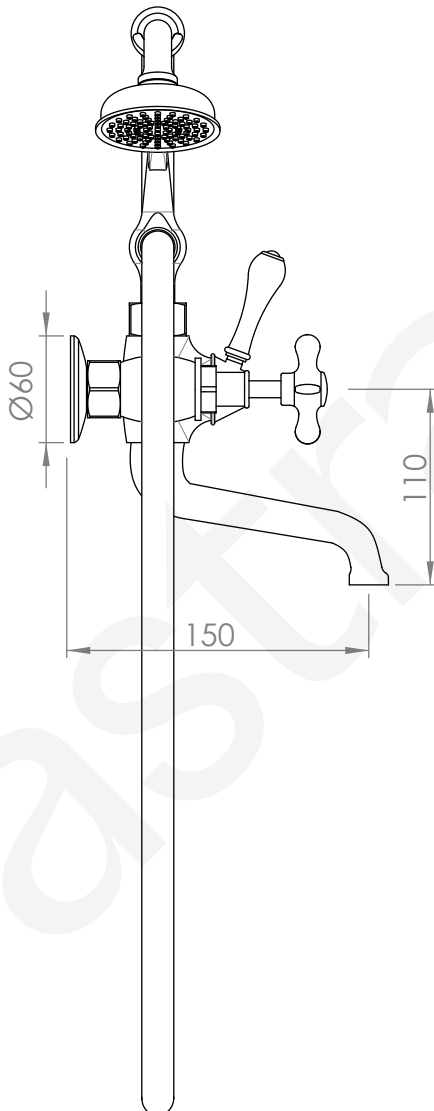

A51.20

BATH MIXER & HANDPIECE

3 STAR/9Lpm WELS RATING - HANDSHOWER ONLY

STANDARD WITH METAL CROSS HANDLE
OTHER LEVER HANDLE OPTIONS

.ML METAL LEVER

.PL WHITE PORCELAIN
.BL BLACK PORCELAIN
.CK CRACKLE PORCELAIN

.CL SWAROVSKI CRYSTAL

.CC CRYSTAL CROSS

REQUIRE G 1/2" FEMALE THREAD IN
WALL AT 165mm FIXED CENTRES

HOSE LENGTH 1.5m