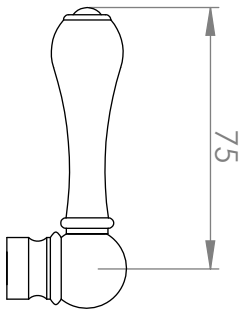

A51.00.V2

BASIN SET

5 STAR/6Lpm WELS RATING

STANDARD WITH METAL CROSS HANDLE
OTHER LEVER HANDLE OPTIONS

.ML METAL LEVER

.PL WHITE PORCELAIN
.BL BLACK PORCELAIN
.CK CRACKLE PORCELAIN

.CL SWAROVSKI CRYSTAL

.CC CRYSTAL CROSS