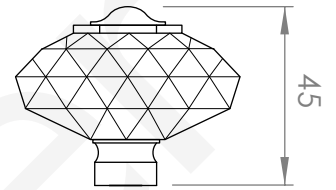

A51.00.V2

BASIN SET

5 STAR/6Lpm WELS RATING

STANDARD WITH METAL CROSS HANDLE
OTHER LEVER HANDLE OPTIONS

.ML METAL LEVER

.PL WHITE PORCELAIN
.BL BLACK PORCELAIN
.CK CRACKLE PORCELAIN

.CL SWAROVSKI CRYSTAL

.CC CRYSTAL CROSS