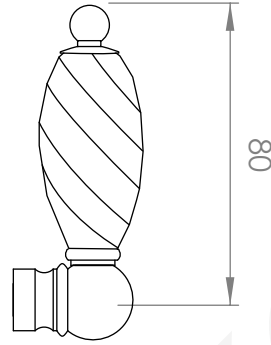

A51.00.V2

BASIN SET

5 STAR/6Lpm WELS RATING

STANDARD WITH METAL CROSS HANDLE
OTHER LEVER HANDLE OPTIONS

.ML METAL LEVER

.PL WHITE PORCELAIN
.BL BLACK PORCELAIN
.CK CRACKLE PORCELAIN

.CL SWAROVSKI CRYSTAL

.CC CRYSTAL CROSS