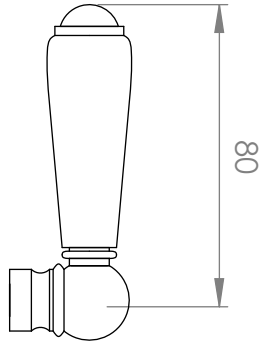

A51.00.V2

BASIN SET

5 STAR/6Lpm WELS RATING

STANDARD WITH METAL CROSS HANDLE
OTHER LEVER HANDLE OPTIONS

.ML METAL LEVER

.PL WHITE PORCELAIN
.BL BLACK PORCELAIN
.CK CRACKLE PORCELAIN

.CL SWAROVSKI CRYSTAL

.CC CRYSTAL CROSS