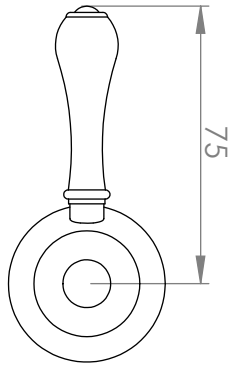

A50.48
WALL MIXER

LEVER HANDLE OPTIONS

STANDARD WITH
METAL HANDLE

.PL WHITE PORCELAIN
.BL BLACK PORCELAIN
.CK CRACKLE PORCELAIN

.CL SWAROVSKI CRYSTAL